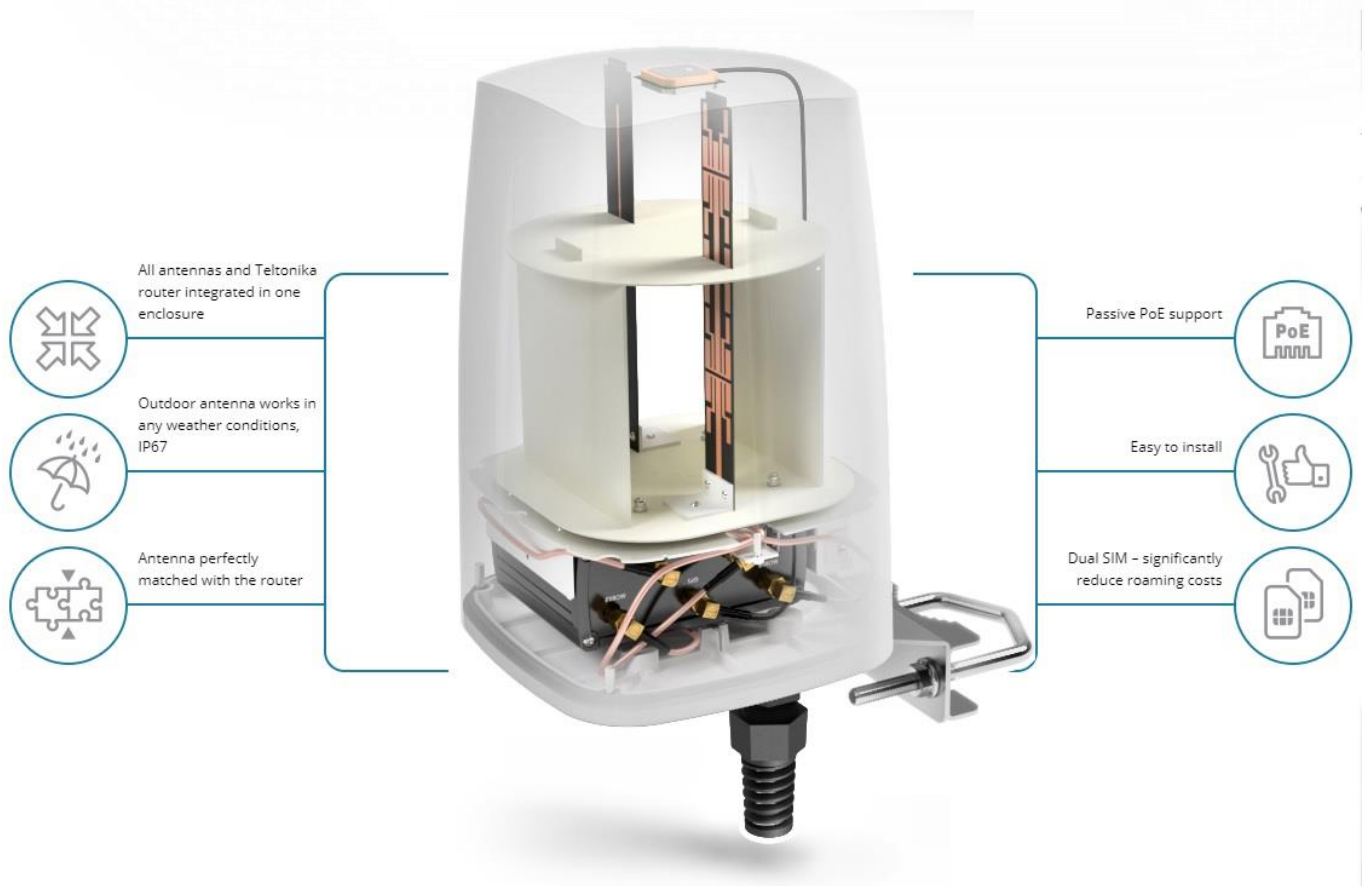

# QuSpot for RUT955

**INTEGRATED MULTI-BAND LTE OMNI ANTENNA + WIFI OMNI ANTENNA + GPS ANTENNA + PLACE TO INSTALL TELTONIKA RUT955 (ALL-IN-ONE)**

QuSpot omni LTE antenna for Teltonika RUT955 router is a perfect outdoor device for mobile and fixed installations like industrial, CCTV, hotspots, yachts, boats, campers, RV etc. It has embedded also omni Wi-Fi and GPS antenna. If you use RUT955 with QuSpot antenna, you get an integrated complete solution with embedded router and multi band antennas in one enclosure.

MATERIALS	ABS, aluminum, PTFE
INGRESS PROTECTION	IP67
DIMENSIONS	160 x 160 x 240 mm 6.3 x 6.3 x 9.45 inch
WEIGHT	1.5 kg 3.31 lbs
OPERATING TEMPERATURE	From -40°C to 75°C From -40°F to 167°F

## DEVICE SPECIFICATION

Industrial Ethernet to 4G LTE IoT gateway. Advanced VPN functionality, security and remote management capabilities makes TRB140 the best option for single device connectivity.

[RUT955 Datasheet](#)