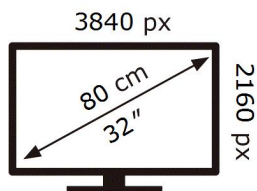

ENERG

SAMSUNG

S32CM703UU

33 kWh/1000h

ABCDEF **G**

HDR

37 kWh/1000h

2019/2013