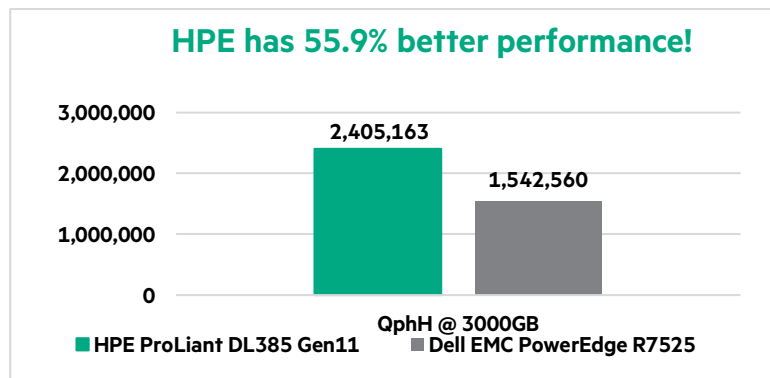

### Executive summary

The new HPE ProLiant DL385 Gen11 took four world records on the 3000GB TPC Benchmark™ H (TPC-H) benchmark. With 4<sup>th</sup> Gen AMD EPYC processors, the HPE ProLiant DL385 Gen11 scored 2,405,162.5 QphH @ 3000GB and \$490.02 USD per kQphH @ 3000GB. In addition, HPE is the first to achieve over 2M QphH non-clustered benchmark across all scale factors.

Figure 1. The HPE ProLiant DL385 Gen11 defeated the Dell EMC PowerEdge by 55.9% better performance on the TPC-H benchmark @ 3000GB scale factor.