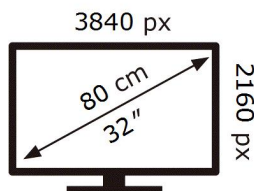

ENERG

SAMSUNG

S32AM703UU

40 kWh/1000h

ABCDEF **G**

HDR

60 kWh/1000h

2019/2013