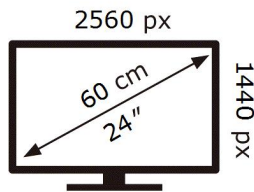

ENERG 

SAMSUNG

S24H850QFU

38 kWh/1000h

2019/2013