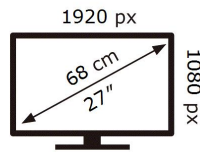

ENERGY

SAMSUNG

C27F390FHU

29 kWh/1000h

2019/2013