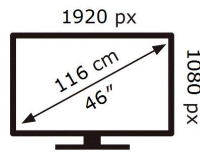

ENERGY

SAMSUNG

UH46F5

108 kWh/1000h

2019/2013